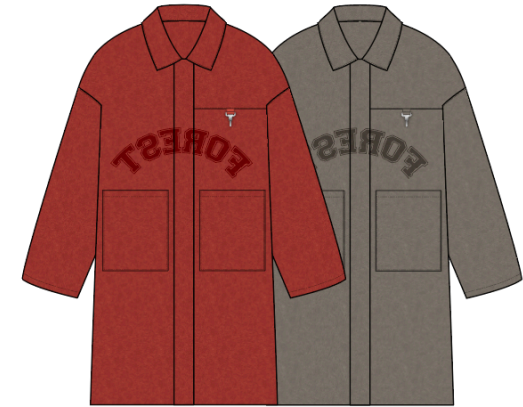

SKU: PY00009
COLOR: BURNT ORANGE
PANTONE 644C
FABRIC: BRUSHED WOOL
WASH: ENZYME SOFTENER
SEASON: SS22

SKU: PY00010
COLOR: GREY
PANTONE 644C
FABRIC: BRUSHED WOOL
WASH: ENZYME SOFTENER
SEASON: SS22